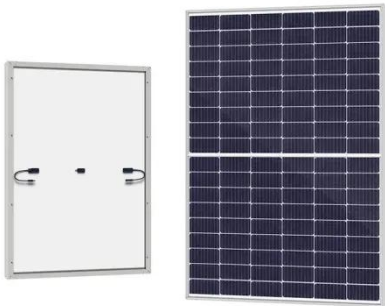

the base station energy storage cabinet comprises multiple essential components, which include: batteries, inverters, ...